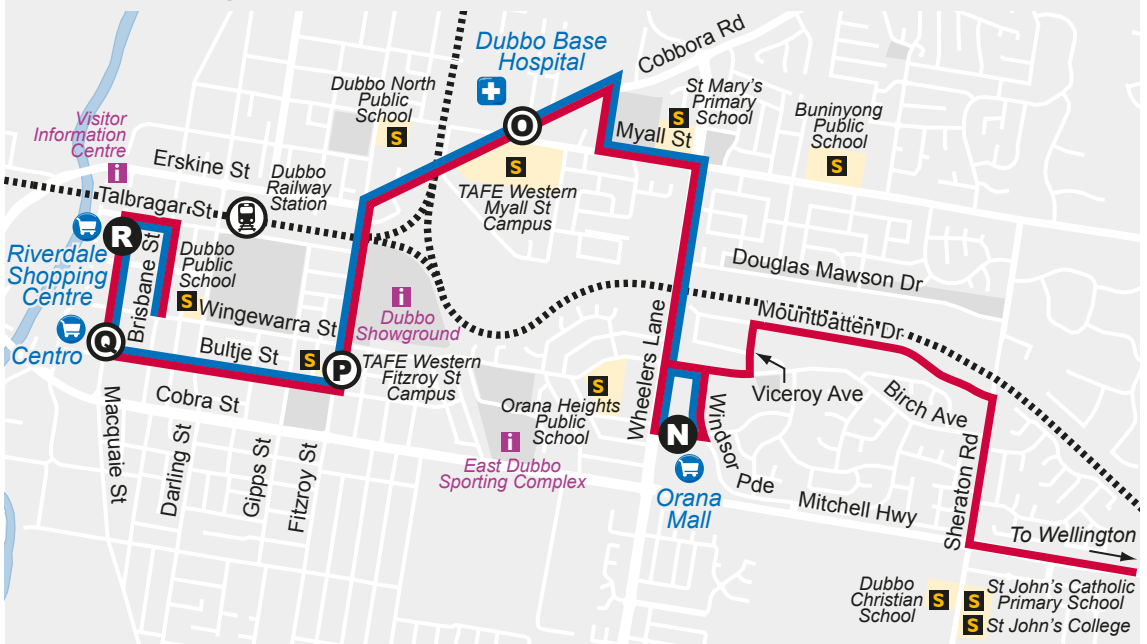

Email:

dubbo@ogdenscoaches.com.au
wello@ogdenscoaches.com.au

Dubbo City bus route

Narromine Township bus route

Wellington Township bus route

i See other side for Timetables →

Map Legend

- Hospitals
- Shopping Centres
- Railway Station
- Schools
- Bus Route
- Timing Point - See Timetable
- Bus Route Terminus

How to use this timetable

- Find the two timing points you are located between on the map.
- Locate these two timing points on the timetable.
- Your bus is timetabled to arrive between the times shown for these points.

For example, if your street is between **A** and **B** on the map, the bus is timetabled to arrive between the time listed for **A** and the time listed for **B**.

www.ogdenscoaches.com.au
Dubbo Tel (02) 6884 3101
Wellington Tel (02) 6845 2800

i
→
See other side for Route Map

Denotes connecting services from Wellington to Narromine. Denotes additional service in School Holidays only.