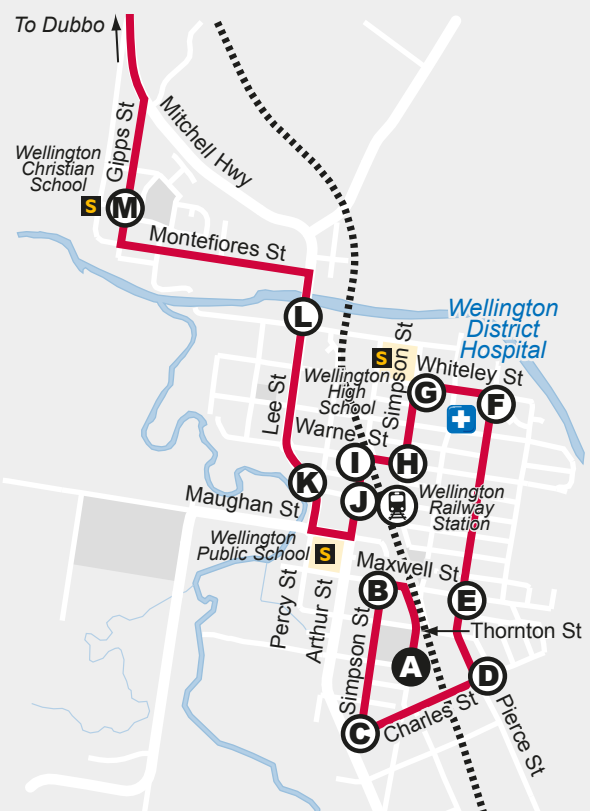

Email:

dubbo@ogdenscoaches.com.au
wello@ogdenscoaches.com.au

Dubbo City bus route

Narromine Township bus route

Wellington Township bus route

i See other side for Timetables →

Map Legend

- Hospitals
- Shopping Centres
- Railway Station
- Schools
- Bus Route
- Timing Point - See Timetable
- Bus Route Terminus

How to use this timetable

- Find the two timing points you are located between on the map.
- Locate these two timing points on the timetable.
- Your bus is timetabled to arrive between the times shown for these points.

For example, if your street is between **A** and **B** on the map, the bus is timetabled to arrive between the time listed for **A** and the time listed for **B**.

www.ogdenscoaches.com.au
Dubbo Tel (02) 6884 3101
Wellington Tel (02) 6845 2800

i
→
See other side for Route Map

Denotes connecting services from Wellington to Narromine. Denotes additional service in School Holidays only.