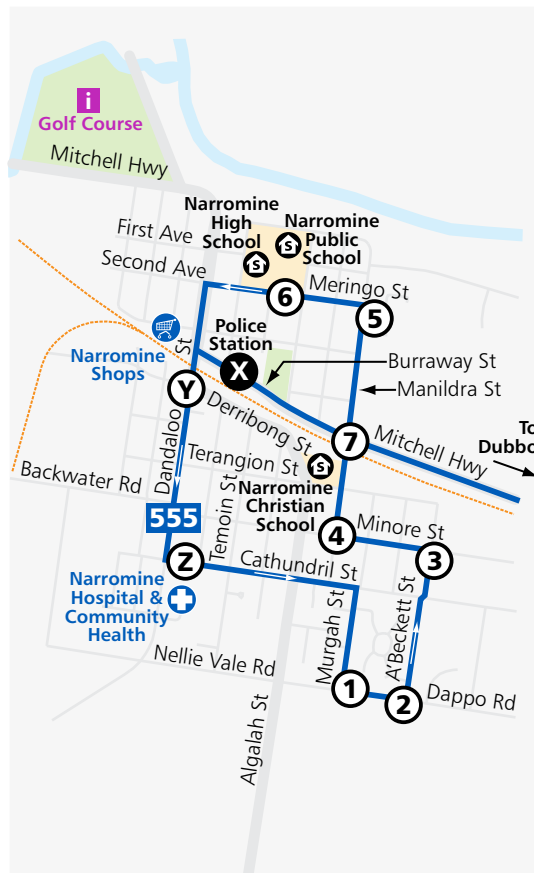

Mitchell Highway TOWNLINK

Effective 16 October 2023

Buses linking Dubbo with

- Wongarbron
- Wellington
- Geurie
- Narromine

See back for detailed route descriptions

www.ogdenscoaches.com.au

Mitchell Highway TOWNLINK Routes

Map Legend

- Bus Route
- ⓐ Timing Point - See Timetable
- ⓐ Bus Route Terminus
- ⓐ Hospitals
- 🛒 Shopping Centres
- 🚉 Railway Station
- 🏫 Schools
- 556 Bus Route Number

556 Wellington to Dubbo

Monday To Friday

Accessible services

Routes so marked will generally be serviced by a wheelchair accessible bus. Periodic maintenance may affect availability, please check prior to journey.

How to use this timetable

1. Find the two timing points you are located between on the map.
2. Locate these two timing points on the timetable.
3. Your bus is timetabled to arrive between the times shown for these points.

See other side for Route Map

Denotes connecting services from Wellington to Narromine.

Denotes additional service in School Holidays only.

*Denotes School Service accepting fare-paying passengers, subject to availability.