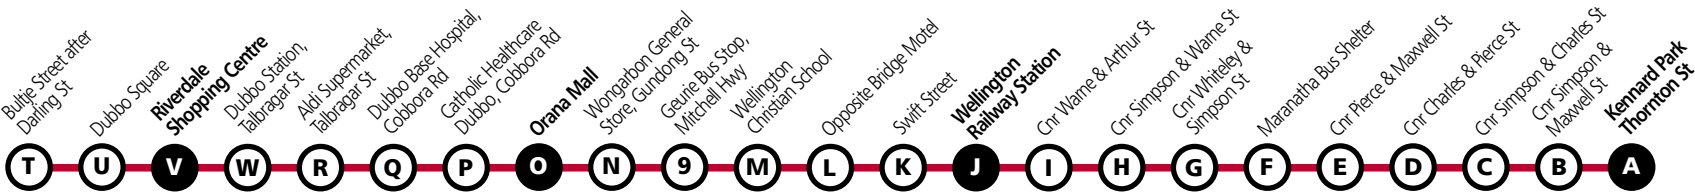

556 Dubbo to Wellington

Monday To Friday

AM	6.08	6.10	6.11	6.12	6.13	6.15	6.16	6.20	6.32	6.42	6.57	6.59	7.00	7.01	7.02	7.03	7.05	7.06	7.07	7.09	7.10	7.11	7.13
	8.58	9.00	9.02	9.04	9.05	9.09	9.10	9.14	9.26	9.36	9.51	9.53	9.54	9.55	9.56	9.57	9.59	10.00	10.01	10.03	10.04	10.05	10.07
PM	1.43	1.45	1.48	1.50	1.51	1.55	1.56	2.00	2.14	2.24	2.39	2.41	2.42	2.43	2.44	2.45	2.47	2.48	2.49	2.51	2.52	2.53	2.55
	School Service S102*		....	....	3.37	....	3.45	....	4.06	4.32	....	....	4.40	....	....	....	....	....	....	....	....	....	4.45
	5.35	5.37	5.39	5.40	5.41	5.45	5.46	5.50	6.02	6.12	6.27	6.29	6.30	6.31	6.32	6.33	6.35	6.36	6.37	6.39	6.40	6.41	6.42