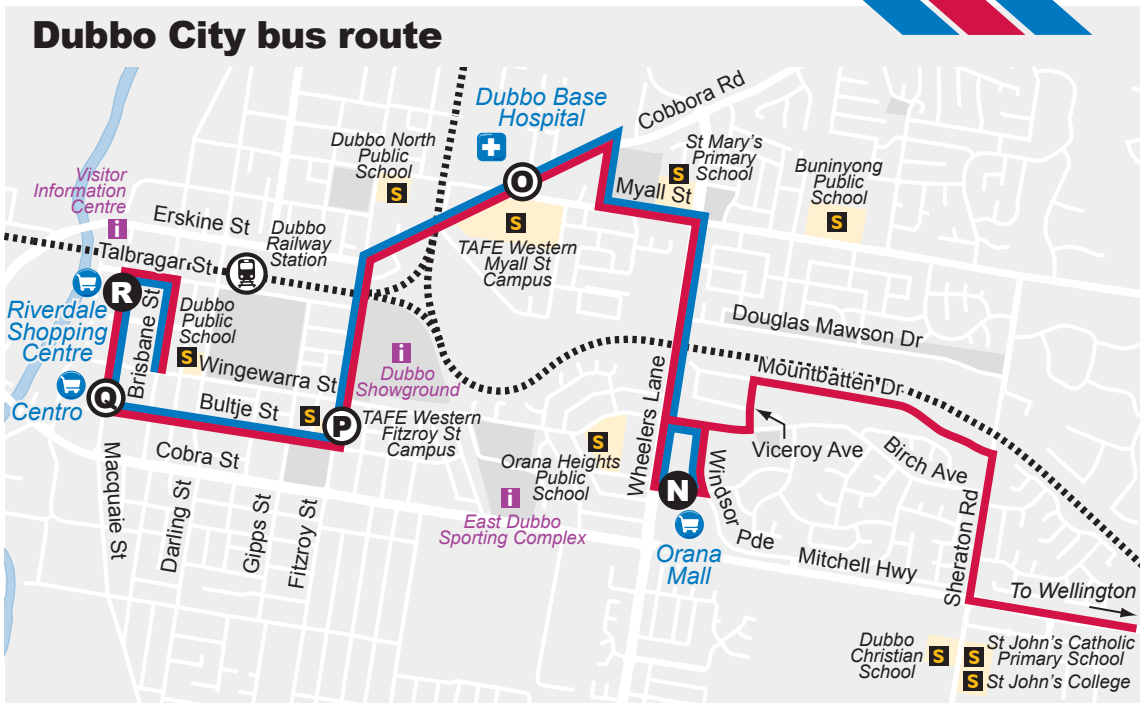

Buses linking Dubbo with

- Geurie
- Wellington
- Narromine

Effective July 2016

See back for route descriptions

Mitchell Highway TOWNLINK Routes

Dubbo To Wellington

Service operates Monday to Friday.

Dubbo To Narromine

Narromine Township bus route

Wellington Township bus route

i See other side for Timetables →

July 2016, Version 1, designed by www.transitgraphics.com.au

Selected images courtesy of Tourism NSW

Map Legend

- Hospitals
- Shopping Centres
- Railway Station
- Schools
- Bus Route
- Timing Point - See Timetable
- Bus Route Terminus

How to use this timetable

- Find the two timing points you are located between on the map.
- Locate these two timing points on the timetable.
- Your bus is timetabled to arrive between the times shown for these points.

i
→
See other side for Route Map

Denotes connecting services from Wellington to Narromine. Denotes additional service in School Holidays only.