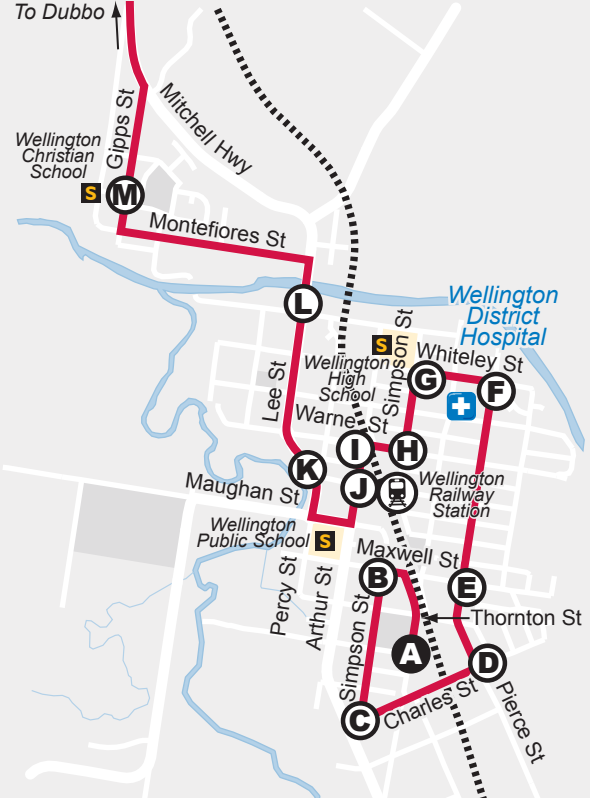

Narromine Township bus route

Wellington Township bus route

i See other side for Timetables →

July 2016, Version 1, designed by www.transitgraphics.com.au

Selected images courtesy of Tourism NSW

Map Legend

- Hospitals
- Shopping Centres
- Railway Station
- Schools
- Bus Route
- Timing Point - See Timetable
- Bus Route Terminus

i
→
See other side for Route Map

Dubbo to Wellington

Weekdays (Monday To Friday)

	6.10	6.11	...	6.15	6.20	6.40	6.55	6.57	6.58	6.59	7.00	7.01	7.03	7.04	7.05	7.07	7.08	7.09	7.11
am	9.00	9.01	...	9.11	9.15	9.35	9.50	9.53	9.54	9.55	9.56	9.57	9.58	9.59	10.00	10.01	10.02	10.03	10.04
	1.55	1.56	...	2.00	2.05	2.30	2.45	2.47	2.48	2.49	2.50	2.51	2.53	2.54	2.55	2.57	2.58	2.59	3.00
pm	3.05	...	school run	3.30	3.37	3.45	...	4.28	4.38	4.50
	...	3.20	school run	3.10	...	4.18	4.28	4.40
	5.37	5.38	...	5.45	5.50	6.10	6.25	6.27	6.28	6.29	6.30	6.31	6.33	6.34	6.35	6.37	6.38	6.39	6.40

How to use this timetable

- Find the two timing points you are located between on the map.
- Locate these two timing points on the timetable.
- Your bus is timetabled to arrive between the times shown for these points.

i
→
See other side for Route Map

Denotes connecting services from Wellington to Narromine. Denotes additional service in School Holidays only.