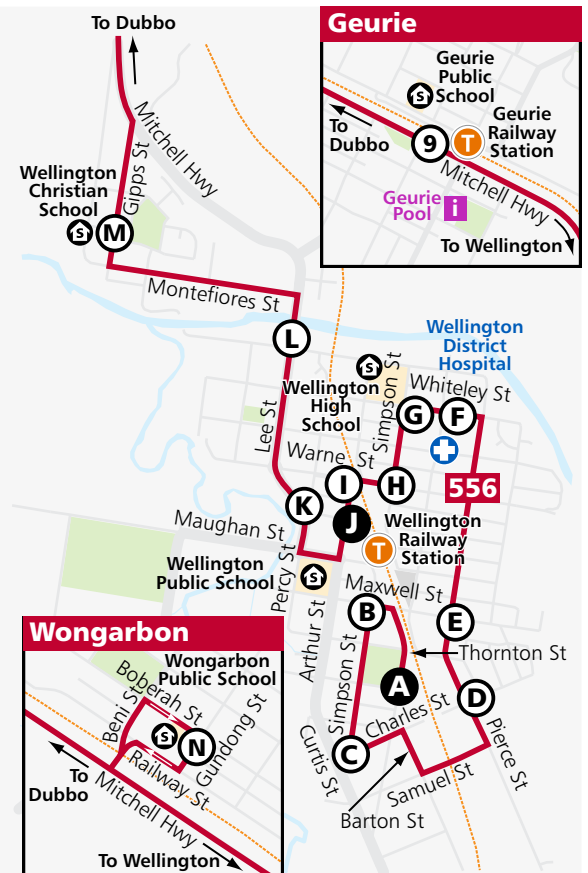

Mitchell Highway TOWNLINK

Effective 16 October 2023

Buses linking Dubbo with

- Wongarbron
- Wellington
- Geurie
- Narromine

See back for detailed route descriptions

www.ogdenscoaches.com.au

Mitchell Highway TOWNLINK Routes

Map Legend

- Bus Route
- ⓐ Timing Point - See Timetable
- ⓐ Bus Route Terminus
- ⓐ Hospitals
- 🛒 Shopping Centres
- 🚉 Railway Station
- 🏫 Schools
- 556 Bus Route Number

556 Wellington to Dubbo

Monday To Friday

Accessible services

Routes so marked will generally be serviced by a wheelchair accessible bus. Periodic maintenance may affect availability, please check prior to journey.

How to use this timetable

1. Find the two timing points you are located between on the map.
2. Locate these two timing points on the timetable.
3. Your bus is timetabled to arrive between the times shown for these points.

See other side for Route Map

Denotes connecting services from Wellington to Narromine.

Denotes additional service in School Holidays only.

*Denotes School Service accepting fare-paying passengers, subject to availability.