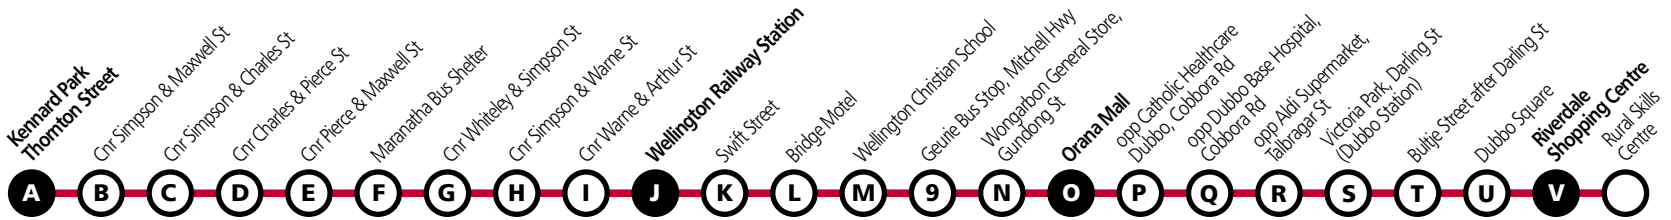

Map Legend

- Bus Route
- ⓐ Timing Point - See Timetable
- ⓐ Bus Route Terminus
- ⓐ Hospitals
- 🛒 Shopping Centres
- 🚉 Railway Station
- 🏫 Schools
- 556 Bus Route Number

556 Wellington to Dubbo

Monday To Friday

Accessible services

Routes so marked will generally be serviced by a wheelchair accessible bus. Periodic maintenance may affect availability, please check prior to journey.

How to use this timetable

1. Find the two timing points you are located between on the map.
2. Locate these two timing points on the timetable.
3. Your bus is timetabled to arrive between the times shown for these points.

See other side for Route Map

Denotes connecting services from Wellington to Narromine.

Denotes additional service in School Holidays only.

*Denotes School Service accepting fare-paying passengers, subject to availability.