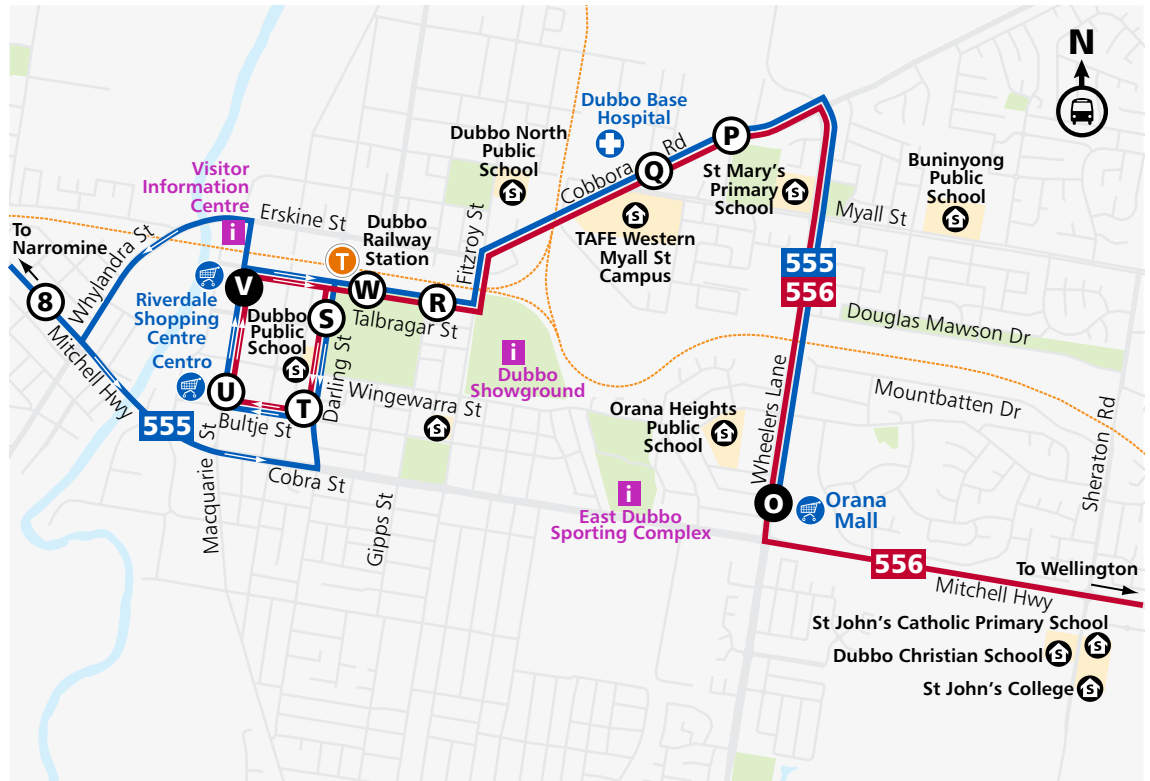

Dubbo City Bus Routes

Narromine Township Bus Route 555

Wellington Township Bus Route 556