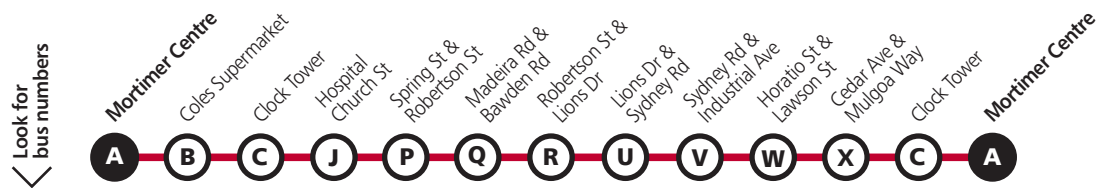

560 Mudgee East Loop

Monday To Friday

AM	560	10.02	10.03	10.04	10.08	10.11	10.13	10.16	10.18	10.20	10.22	10.23	10.27	10.30
	560	11.40	11.41	11.42	11.46	11.49	11.51	11.54	11.56	11.58	12.00	12.01	12.05	12.08
PM	560	2.39	2.40	2.41	2.45	2.48	2.50	2.53	2.55	2.57	2.59	3.00	3.04	3.07
	560	4.15	4.16	4.17	4.21	4.24	4.26	4.29	4.31	4.33	4.35	4.36	4.40	4.43